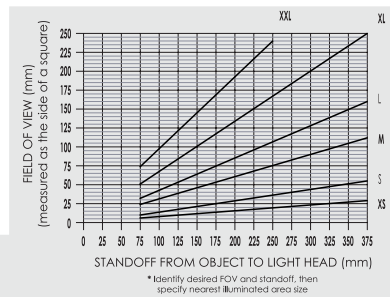

P/N: **RL36120-660200XL**
Configured for use with
AI power supply

Mounting Option	Lens Type	Spectral Wavelength	Standard Offset	Field of View	Opt. Power Comp.	Opt. Light Cond.
RL36120 - X B	X	XXX Blue 470 * Green 520 * Yellow 590 Orange 625 Red 660 Infra-red 880 White WHI * RGB RGB *	XXX See chart to Compute standoff	XXX XXL XL L M S XS	XX 12 24	X D P

*Not available in 12v

Dimensional Information

Cable Length: 1.5 Meter (59")

DIMENSIONS ARE IN MILLIMETERS (INCHES)

Standard Variation Current Specifications

	(blue)	(green)	(yellow)	(orange)	(red)	(infra-red)	(white)	(RGB)
@12v	N/A	N/A	400	400	600	640	N/A	N/A
@24v	480	480	240	240	360	280	480	440