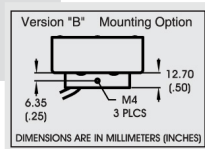

Ordering Information

Standard Product:
Shipped Next Day

Standard Product Variation:
Shipped Within Two Weeks

P/N: **RL36120-660200XL**
Configured for use with
AI power supply

Mounting Option	Lens Type	Spectral Wavelength	Standard Offset	Field of View	Opt. Power Comp.	Opt. Light Cond.
RL36120 - X B	X	XXX Blue 470 * Green 520 * Yellow 590 Orange 625 Red 660 Infra-red 880 White WHI * RGB RGB *	XXX See chart to Compute standoff	XXX XXL XL L M S XS	XX 12 24	X D P