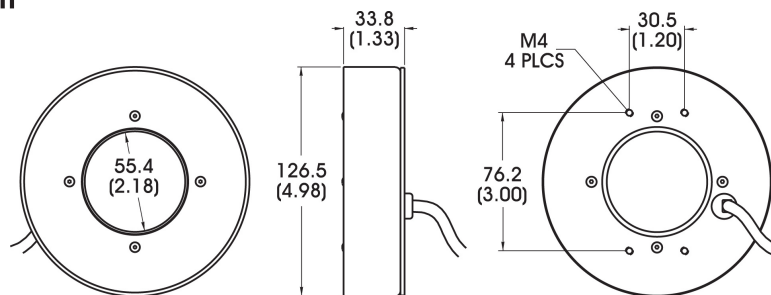

P/N: **RL36120-660200XL**
Configured for use with
AI power supply

Mounting Option	Lens Type	Spectral Wavelength	Standard Offset	Field of View	Opt. Power Comp.	Opt. Light Cond.
RL36120 - X B	X	XXX Blue 470 * Green 520 * Yellow 590 Orange 625 Red 660 Infra-red 880 White WHI * RGB RGB *	XXX See chart to Compute standoff	XXX XXL XL L M S XS	XX 12 24	X D P

*Not available in 12v

Dimensional Information

Cable Length: 1.5 Meter (59")

DIMENSIONS ARE IN MILLIMETERS (INCHES)

Standard Variation Current Specifications

	(blue)	(green)	(yellow)	(orange)	(red)	(infra-red)	(white)	(RGB)
@12v	N/A	N/A	400	400	600	640	N/A	N/A
@24v	480	480	240	240	360	280	480	440